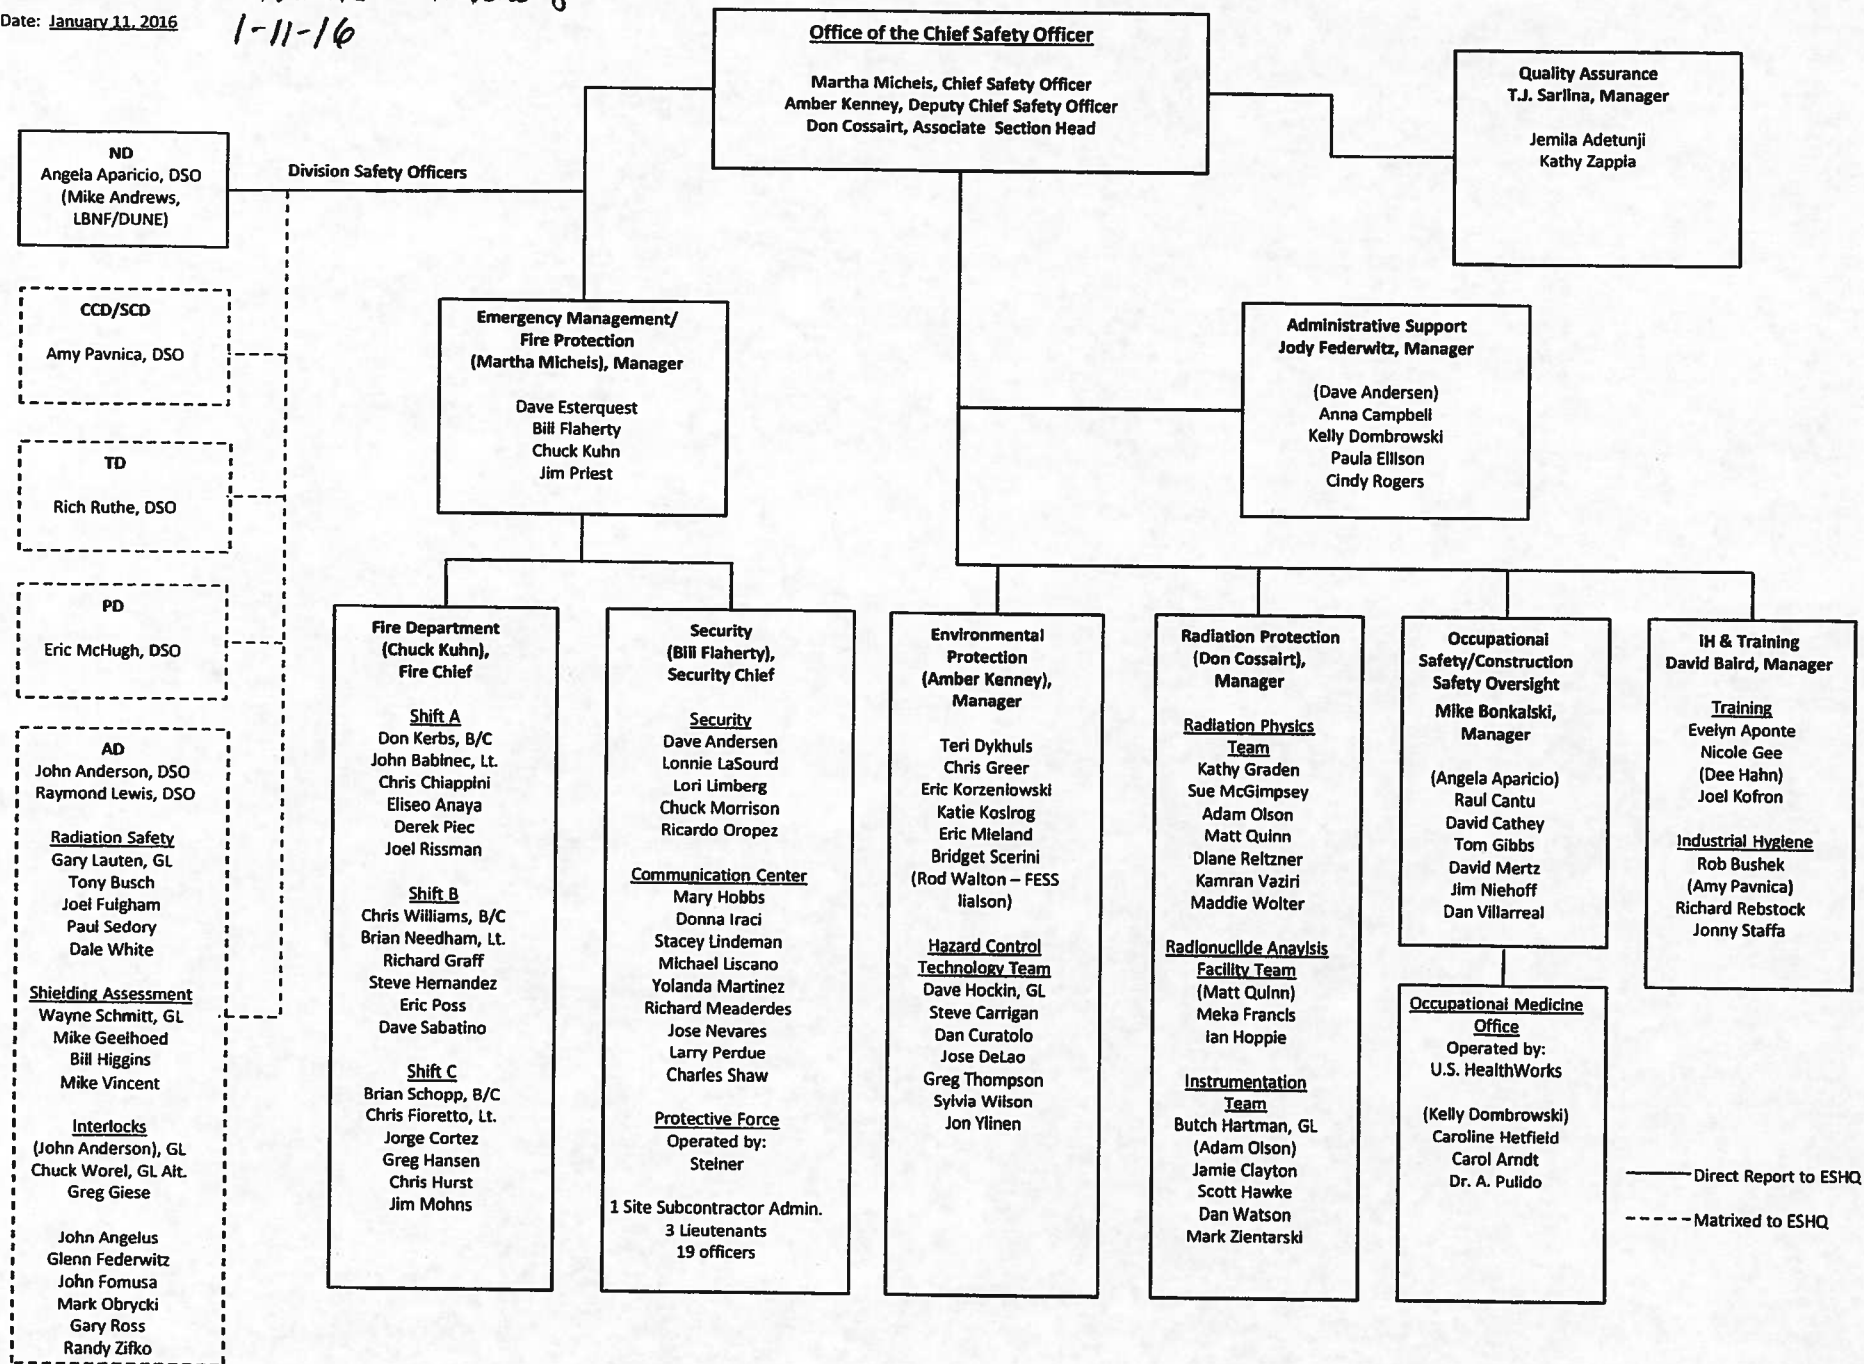

Approved by: Martha Michels

*Martha E. Michels*

Date: January 11, 2016

*1-11-16*

———— Direct Report to ESHQ

- - - - - Matrixed to ESHQ