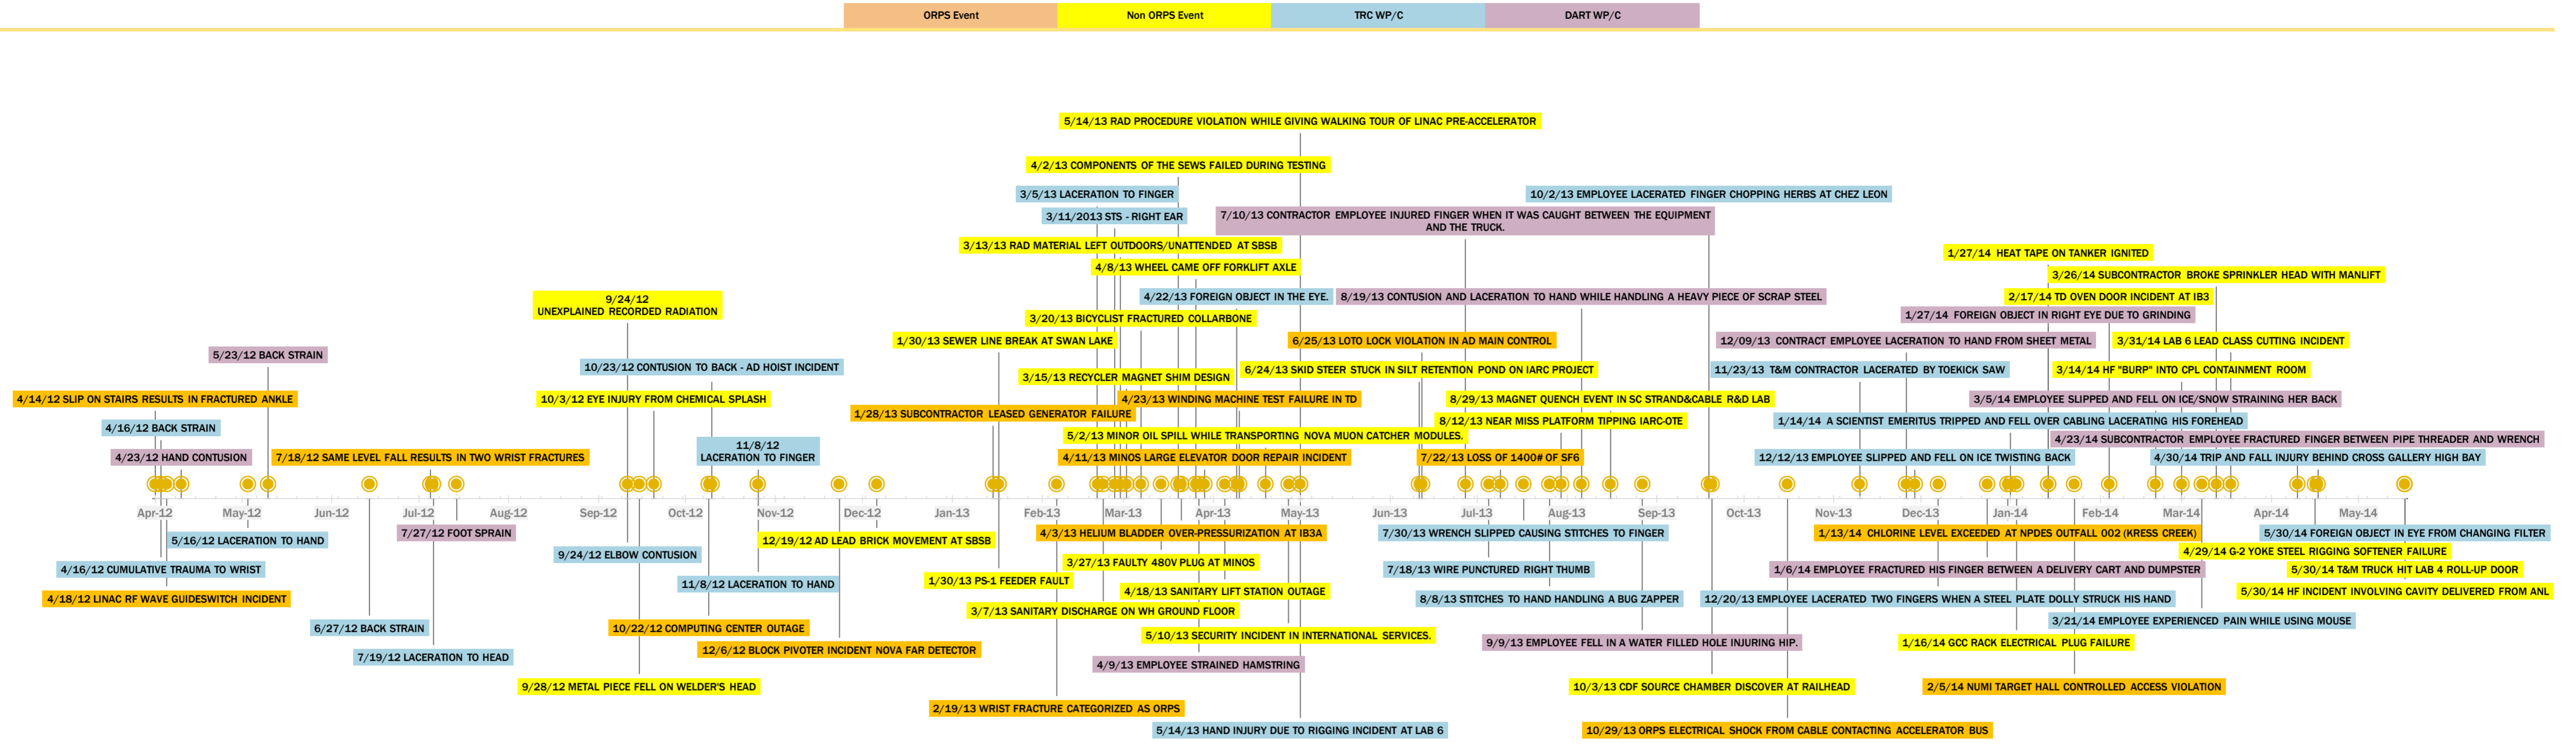

FNAL Incident Timeline - April 2012 - Present

(Updated June 2, 2014 JPC)